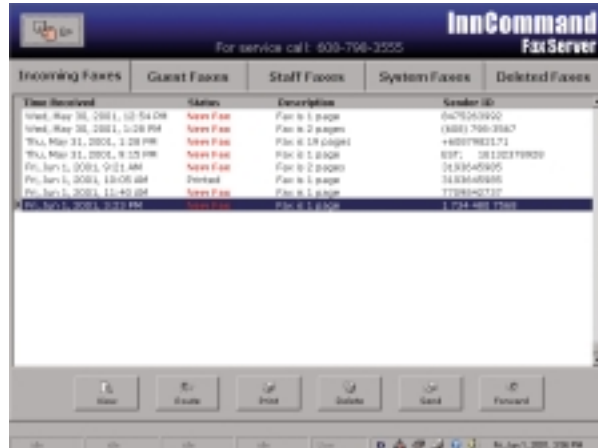

InnCommand™

InnCommand's interface makes it easy to administer faxes for guests and staff

FEATURES & SPECIFICATIONS

GUEST FEATURES

- New fax notification through voice mailbox
- Print fax functionality through voice mailbox
- Forward fax capability through voice mailbox
- Printed fax notification through voice mailbox
- Automatic fax routing to specially assigned DID fax numbers*

HARDWARE

- Intel 233 MHz processor
- 32MB RAM
- 1 to 4 fax ports available
- LAN printer or local printer support provided

ADMINISTRATIVE/ SYSTEM FEATURES

- Multiple-level user log on configurability
- Saved "System Faxes" for common fax tasks — *local maps, menus, itineraries*
- Print, route, view, forward, delete, and send fax capability from *InnCommand* console
- Configurable time storage for deleted faxes
- Un-delete fax capability for guest and staff mailboxes

STAFF FEATURES

- New fax notification through voice mailbox
- Print fax functionality through voice mailbox
- Forward fax capability through voice mailbox
- Printed fax notification through voice mailbox
- Automatic fax routing to specially assigned DID fax numbers*
- Multiple DID fax number assignment per extension*

OPERATING SYSTEMS

- Windows ME

*requires PrivateLine™ add-on software

We fit inn, so you'll stand out.

www.innovationvt.com • 800-424-6757

1841 Bourbon Street • P.O. Box 183 • Cross Plains, WI 53528 USA

InnOvation™
A MEMBER OF THE COMTELCO GROUP OF COMPANIES